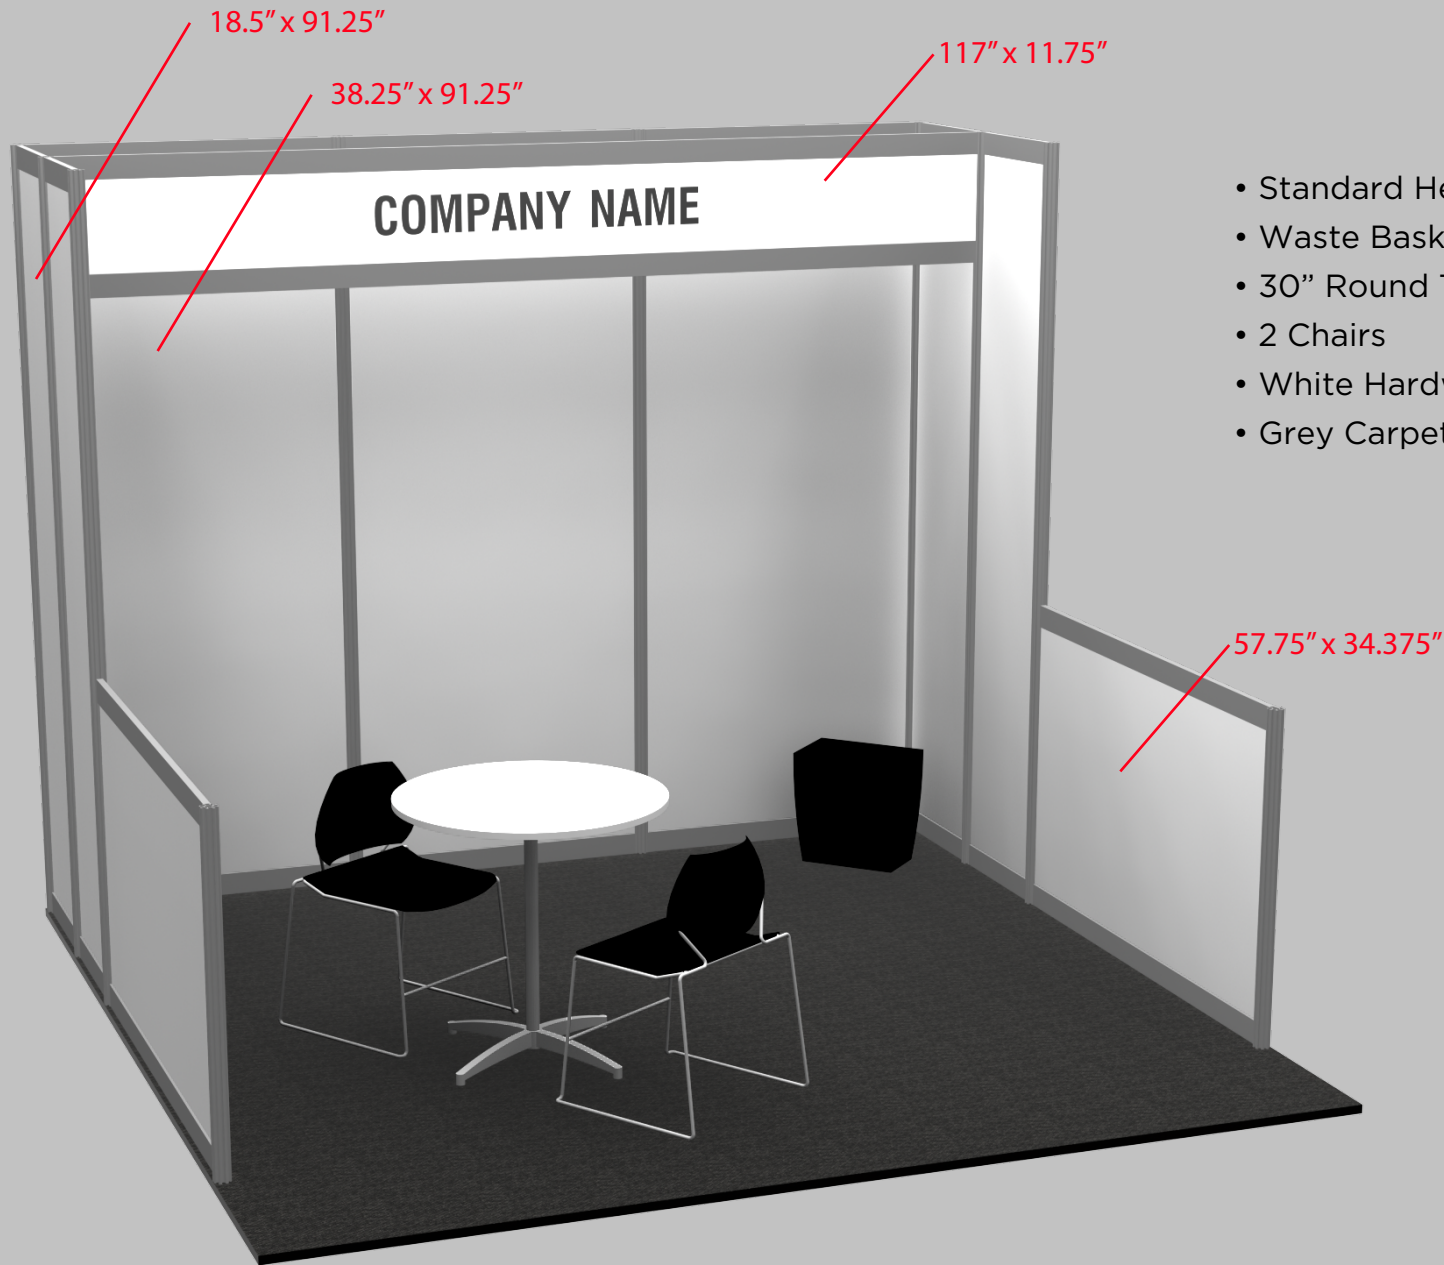

- 2 Standard Headers
- 2 Waste Baskets

- 2 30" Round Tables
- 4 Chairs

- White Hardwall
- Grey Carpet with First Day Vacuuming

20' x 10' Hardwall Booth
LABEL CONGRESS 2021

Rosemont Exposition Services, Inc.

- Standard Header
- Waste Basket
- 30" Round Table
- 2 Chairs
- White Hardwall
- Grey Carpet with First Day Vacuuming

10' x 10' Hardwall Booth
LABEL CONGRESS 2021

Rosemont Exposition Services, Inc.